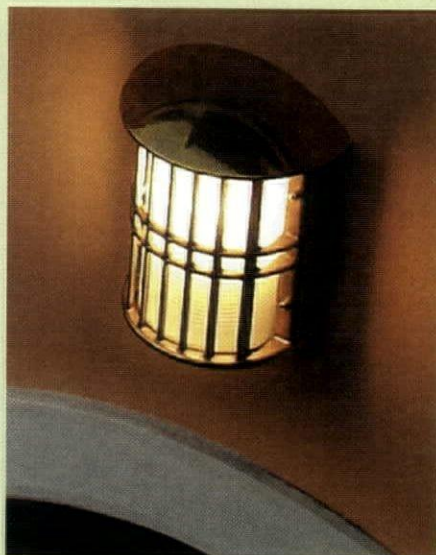

Prisma produces specification-grade light fixtures constructed of glass, die-cast aluminum and solid brass. The current product offering includes mainly indoor/outdoor, ceiling/wall luminaires and pedestrian-scale bollards. Currently we are releasing two new families of products; in-ground, walk-over/drive-over and recessed wall mount/walk-over. In the next few months, introductions will include a new pendant series, bollards and steplights.

The unique demands of the North American market are in the forefront when new products are in the design stage. Our U.S. team includes engineering consultants with vast experience who assist in expediting the UL process and provide support on many technical issues. Located at the parent company, our engineering staff is augmented by an internal laboratory, certified by IMQ. Our lab is able to test our prototype luminaires under conditions such as heat, water, humidity, cold, salt water, sand and impact resistance. This internal testing is extremely advantageous in expediting the UL approval process.

Our mission at Prisma Architectural Lighting is to provide products manufactured to the highest standard, competitively priced. We pride ourselves in our service, quality, customer satisfaction and flexibility.