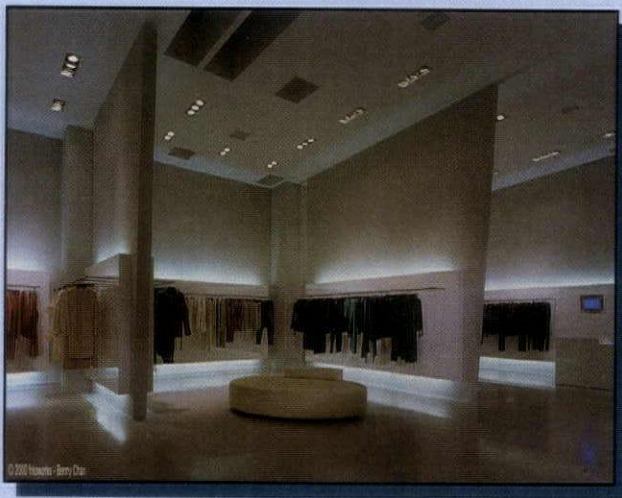

Phone 714/848-0892 Fax 714/848-6843
Web www.bartcolighting.com

Circle No. 49 on reader service card

*patent
pending*