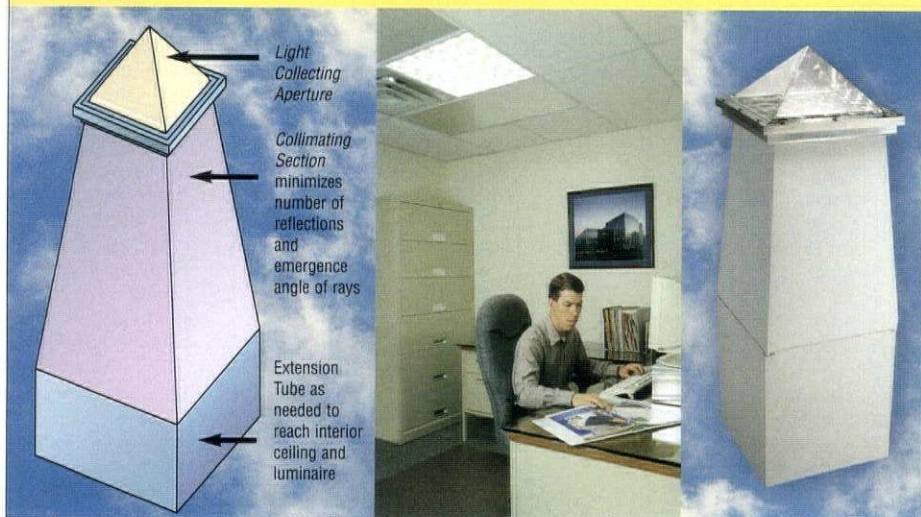

Naturalite
803 Airport Road
Terrell, TX 75160
Tel: (800) 527-4018
Fax: (972) 551-6420
Naturalite_sales@vistawall.com
www.naturalite.com
See our ad on this page.

Navitar, Inc.
200 Commerce Drive
Rochester, NY 14623
Tel: (716) 359-4000
Fax: (716) 359-4999
info@navitar.com
www.navitar.com

Neidhardt Inc.
2851 Spring Street
Redwood City, CA 94063
Tel: (800) 978-8828
Fax: (888) 494-8828
sales@neidhardtinc.com
www.neidhardtinc.com

Nemco Architectural Lighting
207 S. Horton
Seattle, WA 98134-1929
Tel: (206) 622-1551
Fax: (206) 622-4449

Neo-Ray/Brand of Cooper Lighting
537 Johnson Avenue
Brooklyn, NY 11237
Tel: (800) 221-0946
Fax: (718) 456-5492
talktous@cooperlighting.com
www.cooperlighting.com/brands/
neo-ray

Neon Design Inc.
3722 N. Ashland Avenue
Chicago, IL 60613
Tel: (773) 880-5020
Fax: (773) 880-5107
neondesign@2cc.com
www.neondesign.com

Nessen Lighting Inc.
PO Box 187, 420 Railroad Way
Mamoronneck, NY 10543-1087
Tel: (914) 698-7799
Fax: (914) 698-5577
www.nessenlighting.com

New Era Lighting & Accessories
1120 Holland Drive, Suite 1
Boca Raton, FL 33487-2738
Tel: (561) 982-9860
Fax: (561) 241-3542

New Providence Designs
9555 Owensmouth Street, Unit 6
Chatsworth, CA 91311
Tel: (800) 499-0490
Fax: (818) 718-0493

Here comes the sun.

Daylight was the inspiration.
Solar Megaphone™ is the result.

NATURALITE
SKYLIGHT SYSTEMS

Naturalite.
It's who we are, it's what we do.

INTRODUCING THE NEW COLLIMATING SKYLIGHT FROM NATURALITE®

The Solar Megaphone is a simple solution to a simple problem ... reaping the benefits of natural daylighting effectively and inexpensively.

Specially designed for applications utilizing a drop ceiling, it uses cutting-edge collimating technology to help bring the positive benefits of the sun into your design.

(800) 527-4018

For specifications and detail information visit:

www.naturalite.com/solarmeg.html

VISTAWALL
ARCHITECTURAL PRODUCTS

MODULINE
WINDOW SYSTEMS

NATURALITE
SKYLIGHT SYSTEMS

SKYWALL
TRANSLUCENT SYSTEMS

Circle No. 55 on reader service card