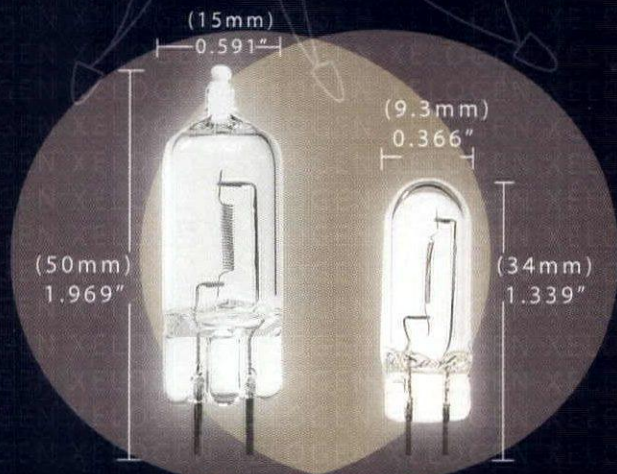

Low Voltage Series

THHC Lighting - Synonymous with Quality Lighting Since 1986

1300 John Reed Court, Unit D, City of Industry, CA 91745 USA Phone 626.330.8368 Fax 626.330.3616 U.S. Toll Free (877) XELOGEN

e-mail: sales@thhclighting.com www.xelogen.com

Circle No. 62 on reader service card