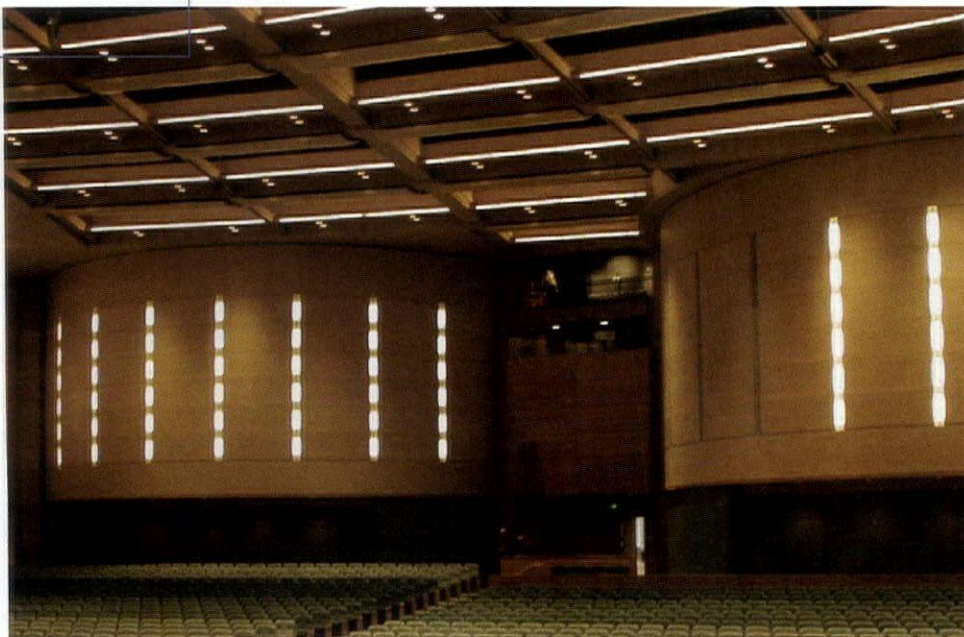

Industry Insight

Leviton Manufacturing Co., Inc.

For over nine decades, Leviton has tracked the demands of the lighting community. The company's first product, a gas lamp mantle, made its debut in 1906. When lighting upgraded to electricity, so did Leviton. "Today we see many instances where the demand for control goes far beyond the light switch," says Tom Leonard, director of marketing for Leviton. "Wherever future technology goes, we'll be there, turning the lights on."

It's no wonder that Leviton Manufacturing Co. is the largest wiring device manufacturer in North America. With an extensive product catalog that includes receptacles, GFCIs, surge protective products, lighting controls, home automation, and connection products, as well as child protection and easy-to-use devices for senior citizens, almost anyone with a lighting need can find a solution at Leviton. But the real backbone to Leviton's success is an innovative philosophy that has guided the company since it was founded by Isidore Leviton in 1906: integration. While many manufacturers divide their services and products into architectural, theatrical, and energy management branches, Leviton houses all within one common facility and under one company name. The collaboration from in-house experts in all three divisions breeds a more complete, more comprehensive line of products.

One of Leviton's newest products, the Dimension D8000, is designed specifically with integration in mind, and can be tailored for the simplest commercial application or the most complex multi-use facility. The D8000 recently installed in the Minneapolis Convention Center is one of Leviton's largest lighting control system applications ever. "Because of the flexibility of this lighting system, the center can be better customized for all types of events, from large technical conferences to auto shows—and everything in between" says Tom Leonard, director of marketing for Leviton's Lighting Control Division. Lighting for all of the center's spaces, including the intimate meeting rooms, theatrical presentation areas, and exhibit halls, are easily managed through one integrated network. Also based on the integration philosophy is Leviton's new Centura fluorescent energy management system for commercial properties. The system allows individual employees to adjust lighting levels to fit their needs, and benefits owners because it conserves energy; Centura makes use of "daylight harvesting" technology that considers sunlight levels in its calculation of how much light to emit.

Headquartered in Little Neck, New York, Leviton has 22 manufacturing facilities across North America, and offers training and education seminars regularly. The Leviton family includes the Leviton Voice & Data Division, Leviton Lighting Controls Division, American Insulated Wire, and Electricord. □