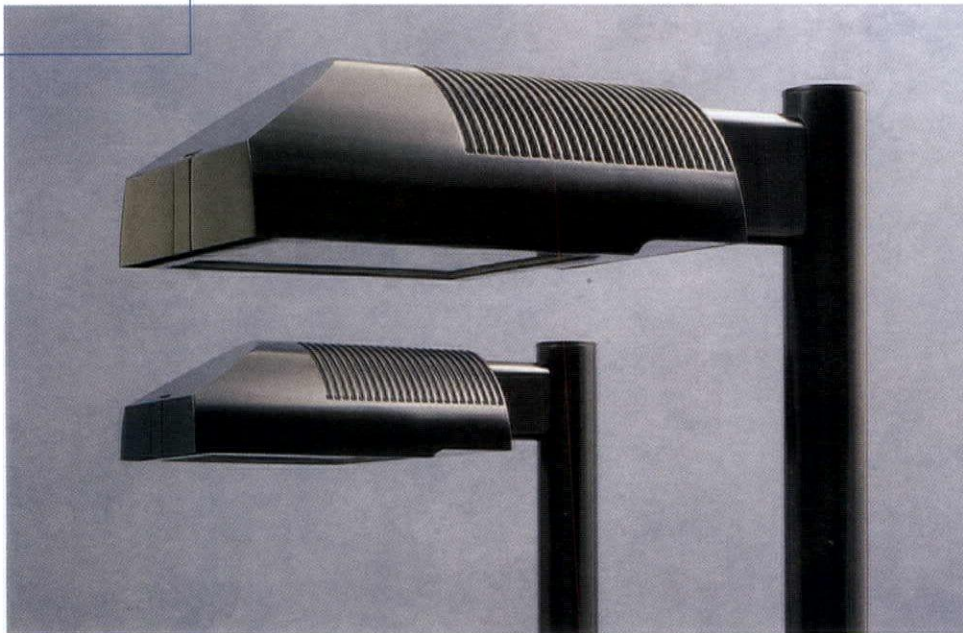

Industry Insight

Kim Lighting

Innovation and customer support are the distinguishing hallmarks of the Kim brand. Kim artfully blends state-of-the-art design, uncompromising quality, and exceptional performance with a singular focus on customer needs. Kim backs its leading-edge products with support from initial application through in-service life to ensure that value produced is fully realized.

Kim Lighting has been creating innovative outdoor lighting solutions since 1933. From the beginning, it has taken a lighting design perspective toward product development. Today, this approach remains intact and is the core of the company's focus. New products are developed to solve lighting needs and to provide efficient and attractive solutions.

Kim's approach to design has evolved into a special "Theory of Relativity." This defines the relationship of luminaires to the position they occupy in the site environment. Area lighting is developed with an entirely different set of design and performance criteria than pedestrian-level luminaires, which are different from criteria used for wall-mounted products. This approach addresses performance requirements, physical scale, detailing, and the perspective from which products are viewed when installed in real world environments. The process also recognizes that outdoor area lighting is seen most often when it is not functional—during the day. This daylight visibility means Kim products must be attractive when they are not in use and perform well when the sun goes down. This sensitivity to product visibility, placement, and function is a Kim hallmark. The integration of design, from site/area lighting to mounting intimate with architectural surfaces, produces a unification that appears well-considered to site occupants. For example, the Archetype®, for site/area and roadway illumination, is complimented by a smaller companion design for pedestrian areas at lower mounting heights.

For illuminating building surfaces and site features, landscape accents and AFL floodlights offer a wide range of options to adapt to virtually any need. Each product provides a distinct function, while utilizing shared design detailing, scaled to reflect specific locations in the site environment.

Every Kim product is produced to last with premium materials, finished in-house in Super TGIC powder coat, and supervised through a program that is audited to ISO-9001:2000 standards. While several others have copied Kim product appearances, they fail to capture the attention to detail, performance, quality, and spirit that comes from being the originator of ideas. □

The Archetype available in the AR (large) or SAR (small); AFL Architectural Floodlight; New for 2002 EL180 Series Path Lights.